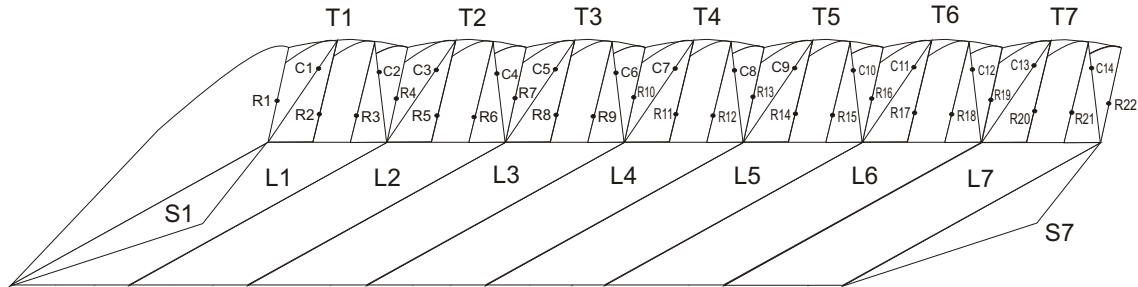

# ICARUS Canopies ORDER FORM

www.icaruscanopies.aero

**Canopy Size**

69ft<sup>2</sup>   
  74ft<sup>2</sup>   
  79ft<sup>2</sup>   
  84ft<sup>2</sup>   
  89ft<sup>2</sup>   
  94ft<sup>2</sup>  
 104ft<sup>2</sup>   
  109ft<sup>2</sup>   
  114ft<sup>2</sup>   
  119ft<sup>2</sup>   
  other \_\_\_\_\_ ft<sup>2</sup>

While these are our standard sizes, you may order the canopy in any size you choose

**STANDARD COLORS**

- WHITE (WHT)
- BLACK (BLK)
- SILVER (SIL)
- YELLOW (YEL)
- LEMON (LEM)
- LIME GREEN (LGR)
- JADE (JAD)
- GOLD (GLD)
- TANGERINE (TNG)
- RED (RED)
- ROYAL BLUE (RBL)
- NAVY BLUE (NAV)
- BLACKBERRY (BBY)

Lines:  VECTRAN (Standard)

**1) ICARUS Signature Pattern - An absolutely beautiful pattern!**

a) Entire UPPER and LOWER SURFACES are a primary color.  
 b) All CROSSBRACES and STABILIZERS and SLIDER are a contrasting secondary color.  
 We recomend white or light colors for primary and darker colors for secondary.