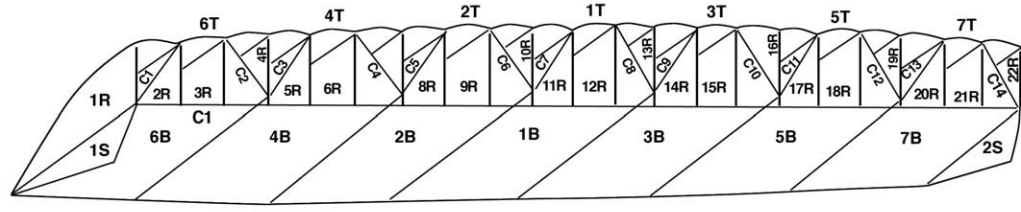

DEALER NAME	ID#	PO#

OFFICE
USE
ONLY
SERIAL #

Name		
Shipping Address		
City	State	Zip/ City Code
Country	IS THIS A DROP SHIPMENT? YES ☐ NO ☐	

SUSPENSION LINE

- ☐ 500 LB VECTRAN
- ☐ 750 LB VECTRAN

CONNECTOR LINKS

- ☐ Slinks (Reusable Soft Links)
- ☐ #3.5 Stainless Steel (Mini-Links)
- ☐ #5 Stainless Steel

STABILIZER COLORS

1S	
2S	

SLIDER COLOR

AVAILABLE COLORS

blackberry, magenta, neon pink, tangerine, watermelon, gold, yellow, lemon, lime green, kelly green, jade, light blue, turquoise, royal blue, navy blue, white, red, silver, black

CANOPY CHOICES

- ☐ PD VELOCITY 75
- ☐ PD VELOCITY 79
- ☐ PD VELOCITY 84
- ☐ PD VELOCITY 90
- ☐ PD VELOCITY 96
- ☐ PD VELOCITY 103
- ☐ PD VELOCITY 111
- ☐ PD VELOCITY 120

MATCH RIBS TO CELLS? YES ☐ NO ☐
IF NO, PLEASE COMPLETE SPACES BELOW.

RIB COLORS

1R		12R	
2R		13R	
3R		14R	
4R		15R	
5R		16R	
6R		17R	
7R		18R	
8R		19R	
9R		20R	
10R		21R	
11R		22R	

CROSSBRACE COLORS

C1		C8	
C2		C9	
C3		C10	
C4		C11	
C5		C12	
C6		C13	
C7		C14	

Shaded boxes represent loaded ribs

COLORS OF TOP & BOTTOM PANELS

TOP PANELS	6T	4T	2T	1T	3T	5T	7T
BOTTOM PANELS	6B	4B	2B	1B	3B	5B	7B

All orders are final. Colors may vary according to dye lot.